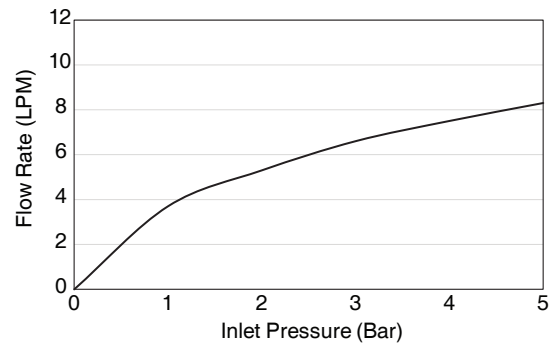

**Flow Curve (Micro bubble spray)**

**Flow Curve (Focused spray)**

Note: Flow rates are approximate. (1 gallon = 3.785 liters, 1 bar = 14.5 psi)

Dimensions are approximate. (Do not direct measure a dimensional from picture below.)