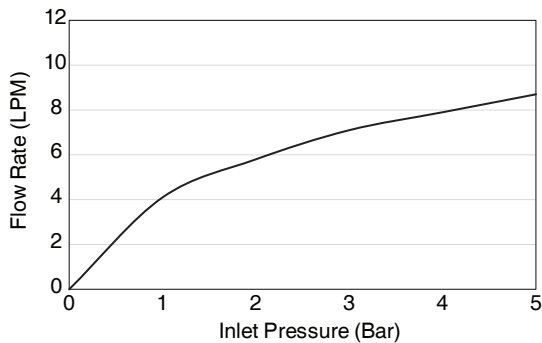

**Flow Curve (Micro bubble spray)**

**Flow Curve (Focused spray)**

Note: Flow rates are approximate. (1 gallon = 3.785 liters, 1 bar = 14.5 psi)

Dimensions are approximate. (Do not direct measure a dimensional from picture below.)