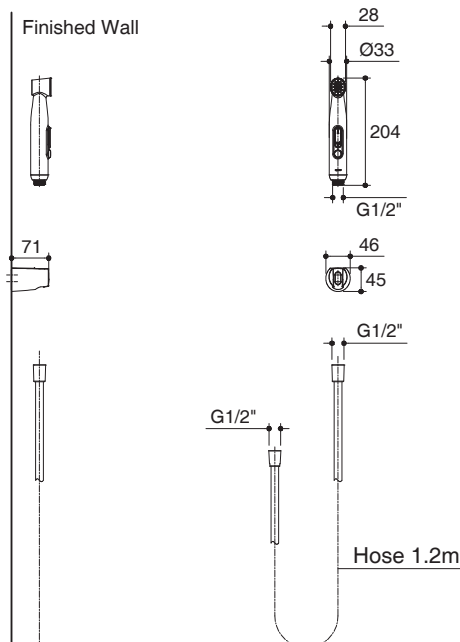

**Flow Curve (Micro bubble spray)**

**Flow Curve (Focused spray)**

Note: Flow rates are approximate. (1 gallon = 3.785 liters, 1 bar = 14.5 psi)

Dimensions are approximate. (Do not direct measure a dimensional from picture below.)

Unit: mm

Note: The recommended dimension for installation can be adjusted according to user preferences and layout.